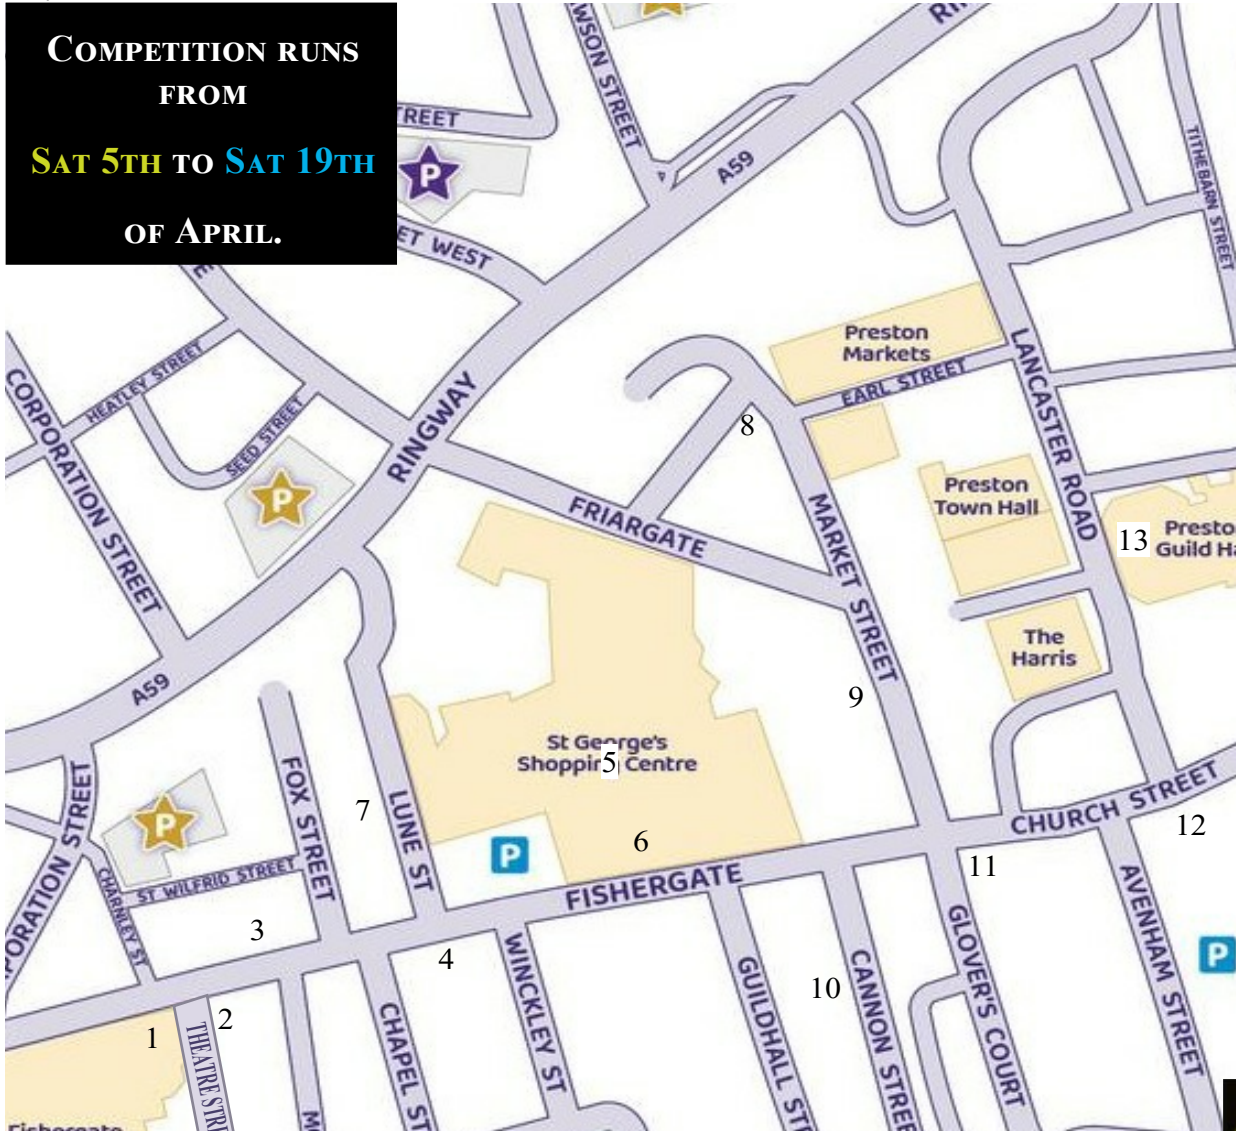

My Name is..... Contact details:

COMPETITION RUNS FROM SAT 5TH TO SAT 19TH OF APRIL.

The Great Preston Fairtrade Egg Hunt.

Go to the * marked places to pick up a map, & find the knitted eggs on display in windows or on counters. Each egg has a letter. Write down the letter and work out what phrase they make. Drop off your finished sheet at Central Methodist's Letter Box or the Guild Hall Library for the chance to win some eggcellent prizes in our chocolatey draw!

	SHOP NAME	
1	Lush *	
2	Holland and Barrett *	
3	Greggs [Fishergate]	
4	Sainsburys	
5	Greggs [St George's downstairs]	
6	Body Shop [Nr Fishergate entrance] *	
7	Central Methodists * Letter Box Drop Off	
8	Greggs [Orchard Street]	
9	Oxfam *	
10	Preston Health Food Store	
11	Waterstones *	
12	Co-op bank	
13	Guild Hall Library* Drop off Point	